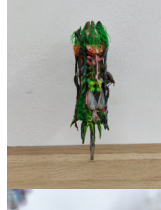

COUPLE 02
2026
Sculpture, polymer clay, 1,5 x 1,5 x 4,5 cm,
unique piece

ACCRETION 03
2026
Sculpture, polymer clay, aluminium thread,
2,5 x 3 x 9 cm, unique piece