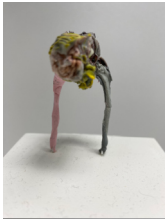

LITTLE THINGS 01
2022
Sculpture, polymer clay, 1 x 1 x 1,5 cm,
unique piece

galerie dohyanglee

NO NAME 25
2022
Sculpture, polymer clay, aluminium thread,
2,5 x 4 x 5,5 cm, unique piece