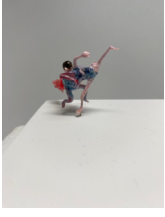

Sculpture, polymer clay, aluminium thread,
varnish, unique piece

MAN 16

2025

Sculpture, polymer clay, aluminium thread,
unique piece

NO NAME 06

2022

Sculpture, polymer clay, aluminium thread,
varnish, 2 x 2,5 x 6 cm, unique piece