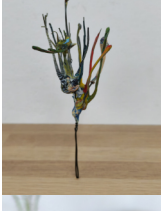

A PERSON 08
2026
Sculpture, polymer clay, thread
d'aluminium, 2 x 1 x 5 cm, unique piece

A SMAL WILD RIDE
2026
Sculpture, polymer clay, aluminium thread,
4,5 x 5 x 8 cm, unique piece