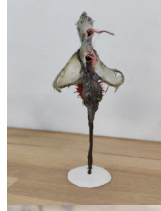

BLUE GHOST
2026
Sculpture, polymer clay, aluminium thread,
4,5 x 2 x 3,5 cm, unique piece

COUPLE
2016
Sculpture, polymer clay, aluminium thread,
polyester textile, 6 x 11 x 13 cm, unique
piece